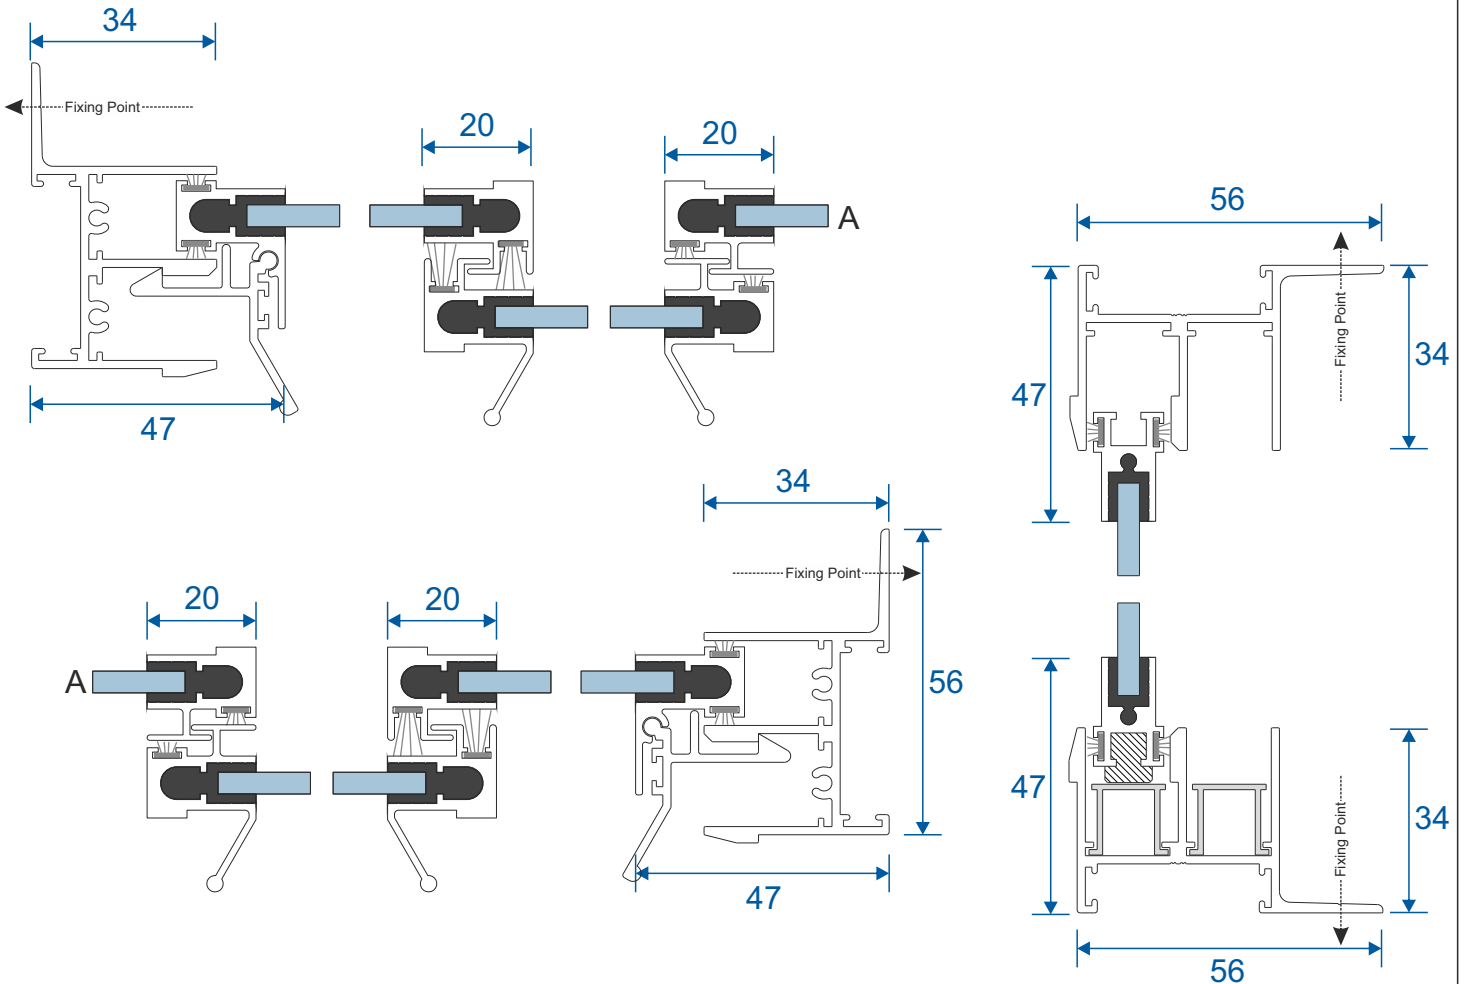

5 Pane Slider - Middle Pane Fixed

Front Track - Interior

Face Fix

Reveal Fix