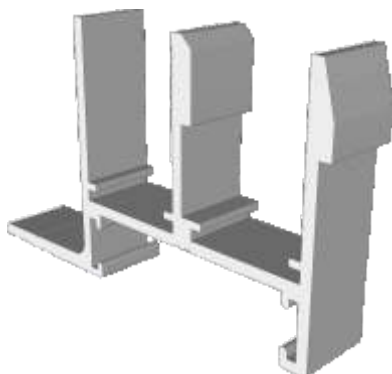

## Parts

Outer Frames	3
Panel Parts	4

## Sections

2 Pane Slider - All Panes Moving	5
3 Pane Slider - Middle Pane Fixed	6
3 Pane Slider - All Panes Moving	7
4 Pane Slider - All Panes Moving	8
5 Pane Slider - Middle Pane Fixed	9

Note: all section pages will show the face fix and reveal fix option.

# Outer Frames

**SG40 - Face Fix Top / Bottom**

**SG42 - Face Fix Sides (Jambs)**

**SG41 - Reveal Fix Top / Bottom**

**SG43 - Reveal Fix Sides (Jambs)**

# Panel Parts

**SG64 - Top / Bottom**

**SG71 - Handle Side (Jamb)**

**SG57- Sprung Handle**

**SG62 - Interlock**

**SG61 - Handle Interlock**

**SG58 - 4 Pane Meeting Stile**

**SG60 - Interlock**