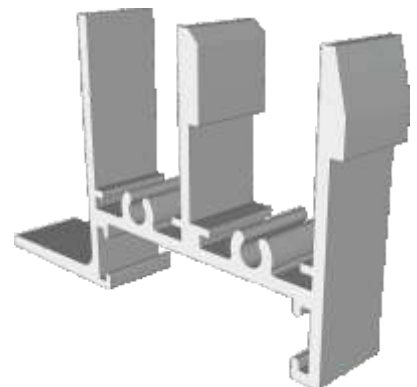

## Parts

Outer Frames	3
Panel Parts	4

## Sections

2 Pane Slider - All Panes Moving	5
3 Pane Slider - Middle Pane Fixed	6
3 Pane Slider - All Panes Moving	7
4 Pane Slider - All Panes Moving	8
5 Pane Slider - Middle Pane Fixed	9

Note: all section pages will show the face fix and reveal fix option.

# Outer Frames

**SG40 - Face Fix Top / Bottom**

**SG42 - Face Fix Sides (Jambs)**

**SG41 - Reveal Fix Top / Bottom**

**SG43 - Reveal Fix Sides (Jambs)**

# Panel Parts

**SG64 - Top / Bottom**

**SG71 - Handle Side (Jamb)**

**SG57- Sprung Handle**

**SG62 - Interlock**

**SG61 - Handle Interlock**

**SG58 - 4 Pane Meeting Stile**

**SG60 - Interlock**