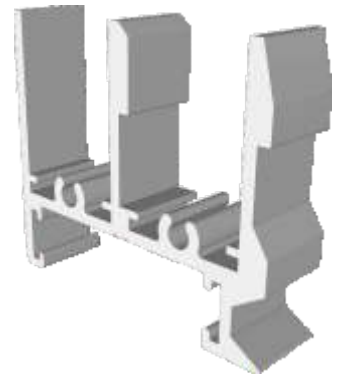

## Parts

Outer Frames	3
Panel Parts	4

## Sections

2 Pane Slider - All Panes Moving	5
3 Pane Slider - Middle Pane Fixed	6
3 Pane Slider - All Panes Moving	7
4 Pane Slider - All Panes Moving	8
5 Pane Slider - Middle Pane Fixed	9

Note: all section pages will show the face fix and reveal fix option.

# Outer Frames

**SG40 - Face Fix Top / Bottom**

**SG42 - Face Fix Sides (Jambs)**

**SG41 - Reveal Fix Top / Bottom**

**SG43 - Reveal Fix Sides (Jambs)**

# Panel Parts

**SG64 - Top / Bottom**

**SG71 - Handle Side (Jamb)**

**SG57- Sprung Handle**

**SG62 - Interlock**

**SG61 - Handle Interlock**

**SG58 - 4 Pane Meeting Stile**

**SG60 - Interlock**