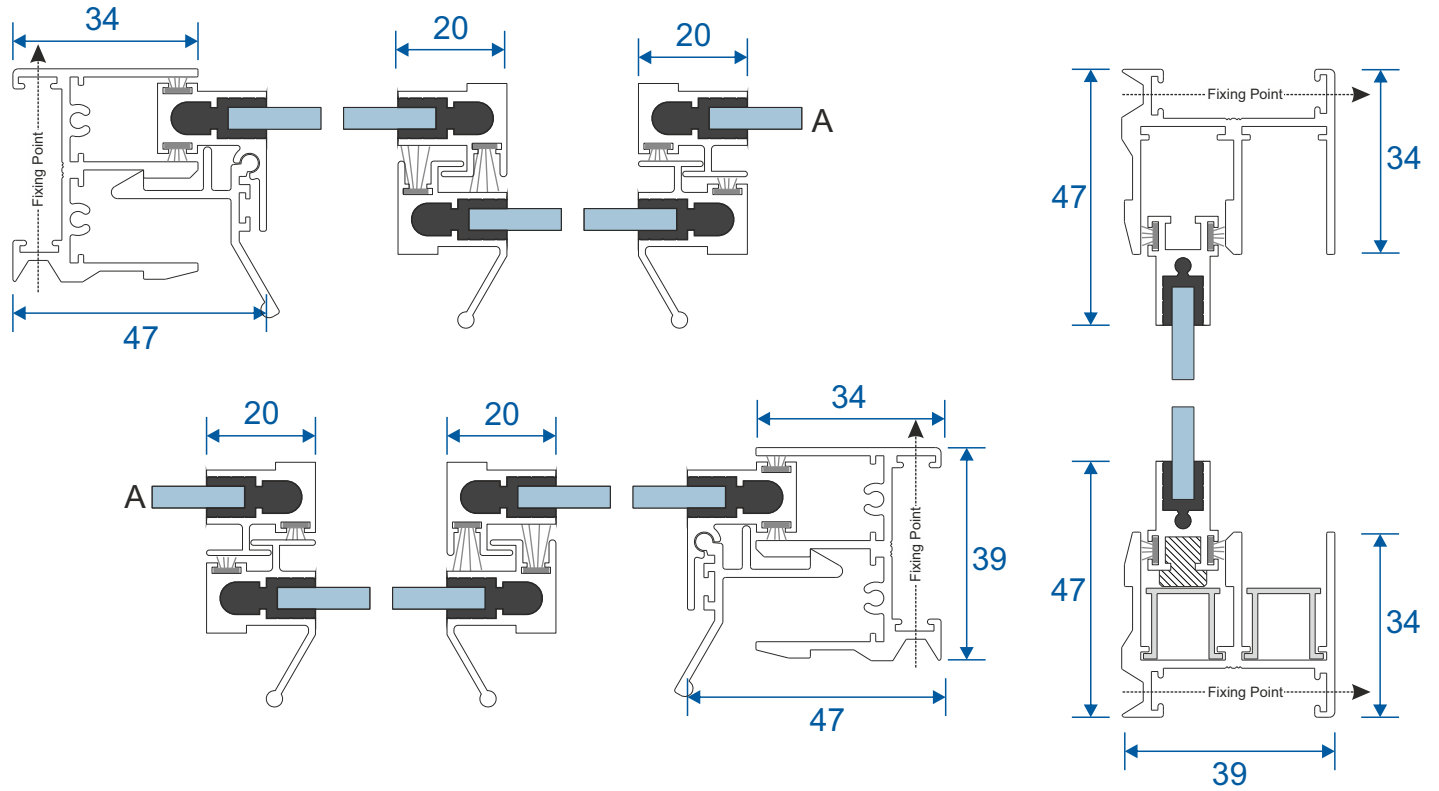

5 Pane Slider - Middle Pane Fixed

Front Track - Interior

Face Fix