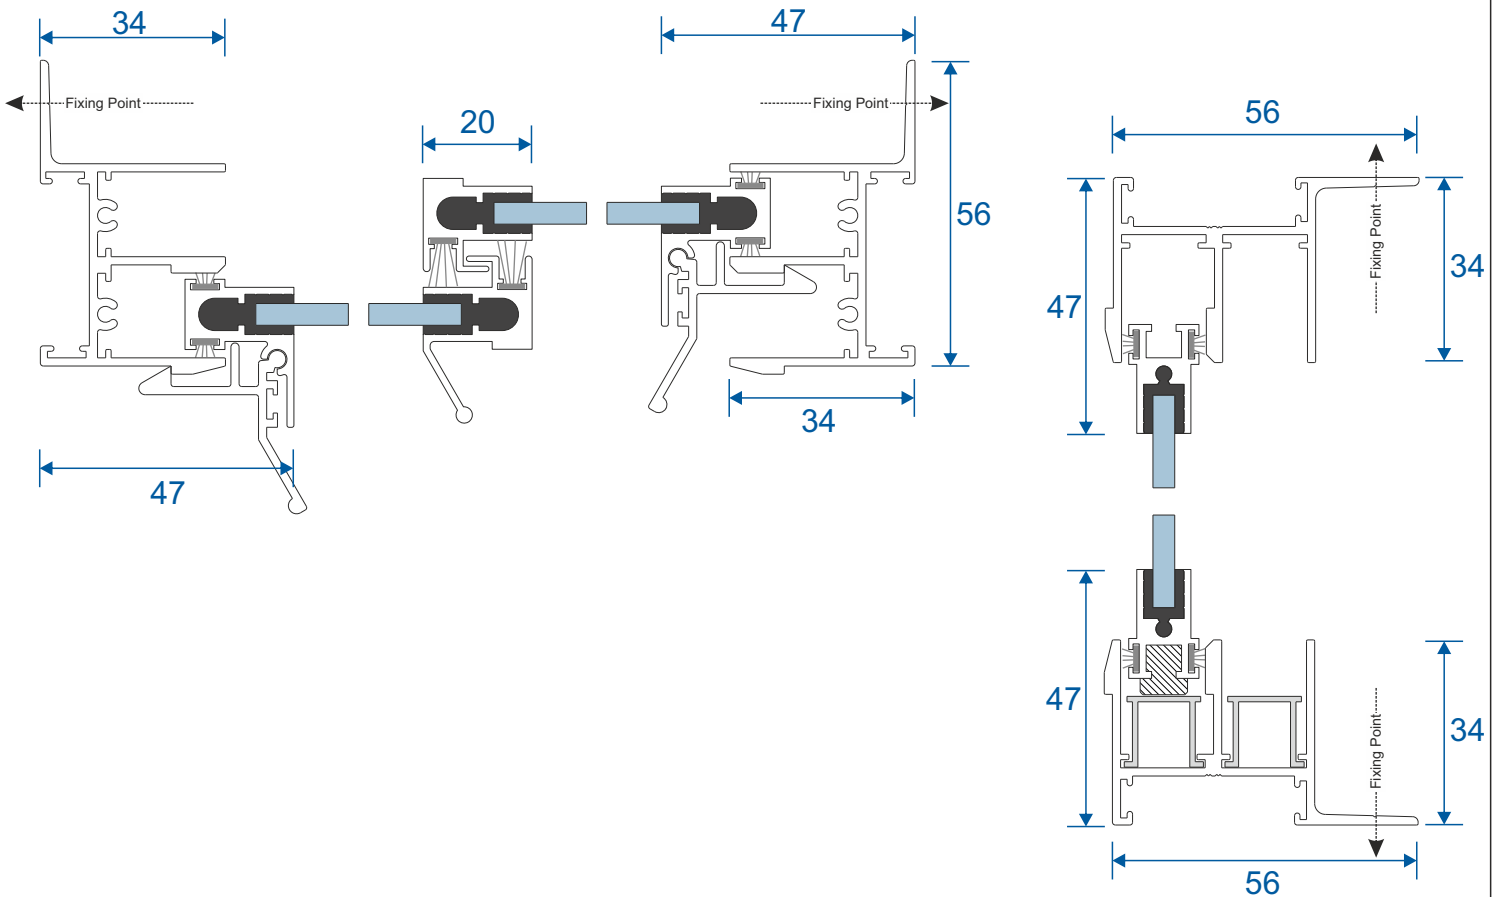

2 Panel Slider - All Panels Moving

Face Fix

Reveal Fix