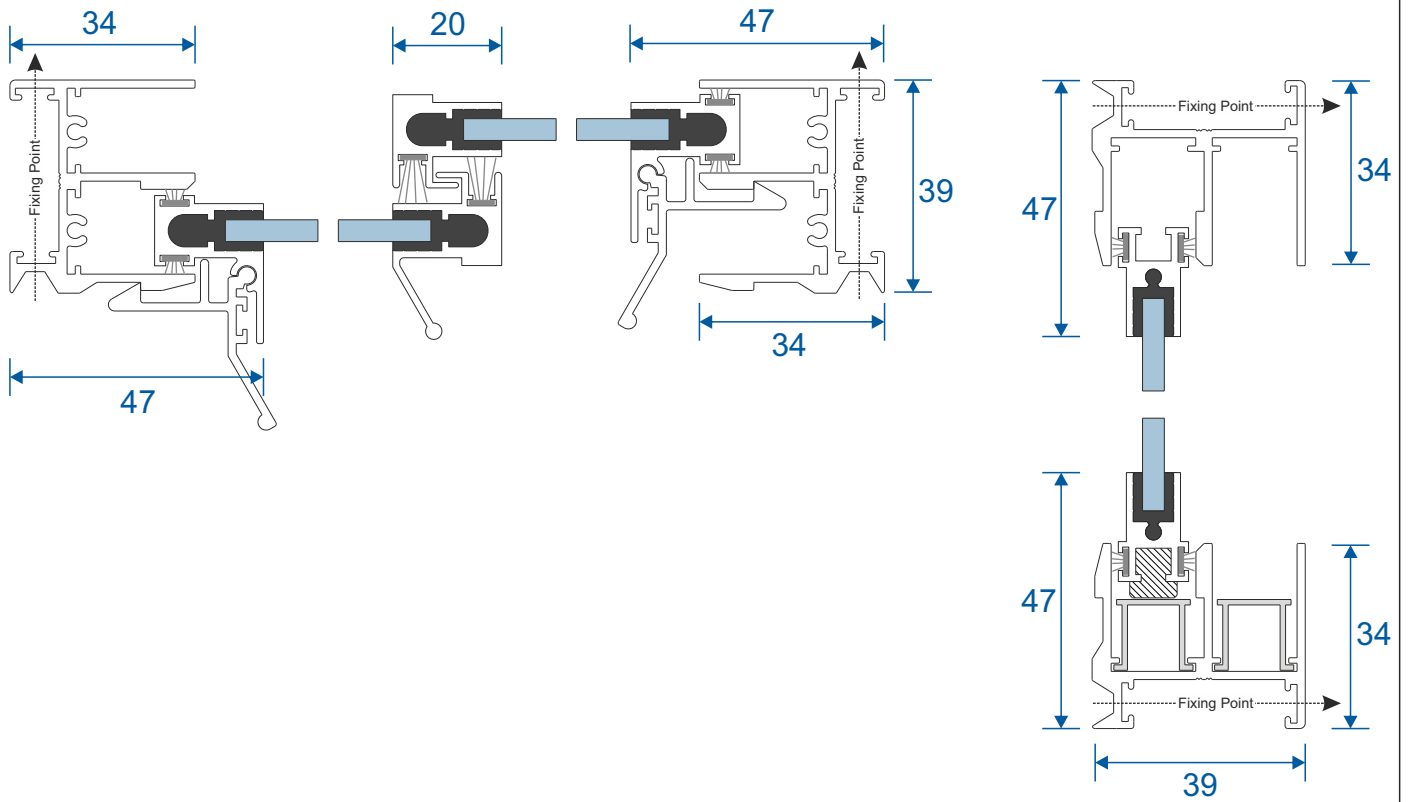

2 Panel Slider - All Panels Moving

Face Fix